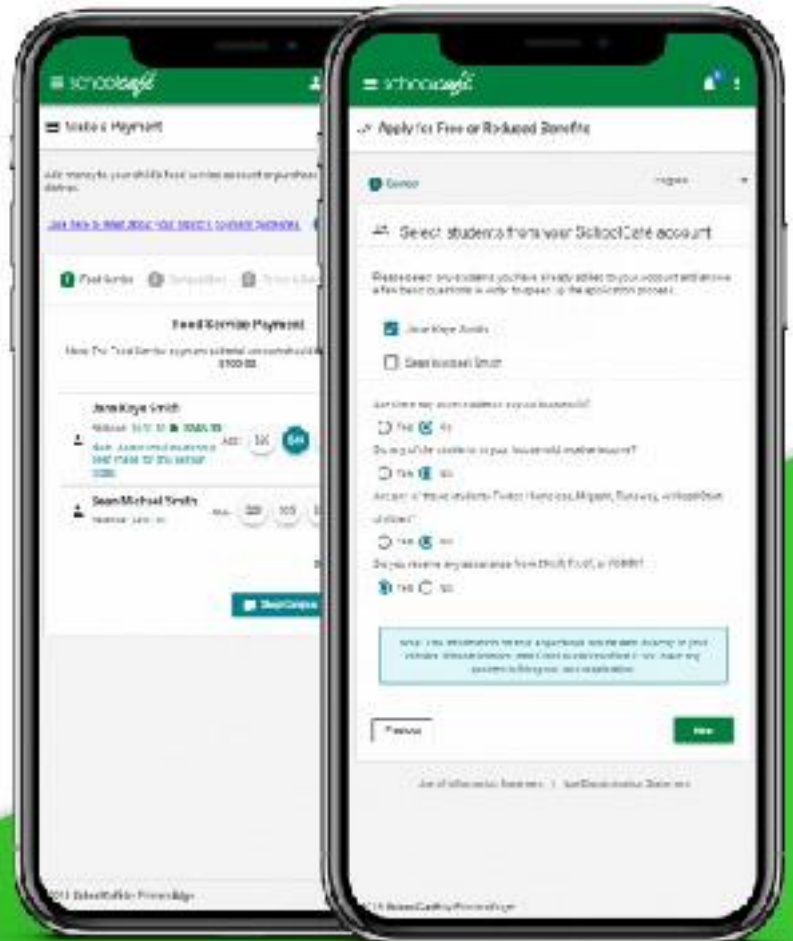

One app for your entire cafeteria

## APPLY FOR FREE & REDUCED MEALS

Applying for free and reduced meal benefits has never been easier. Apply, submit, and track your application status from start to finish.

## MANAGE BALANCES

Make payments, view purchase history, and receive low balance alerts. For convenience, setup automatic payments to replenish their cafeteria funds.

*North East School District*

[www.schoolcafe.com](http://www.schoolcafe.com)